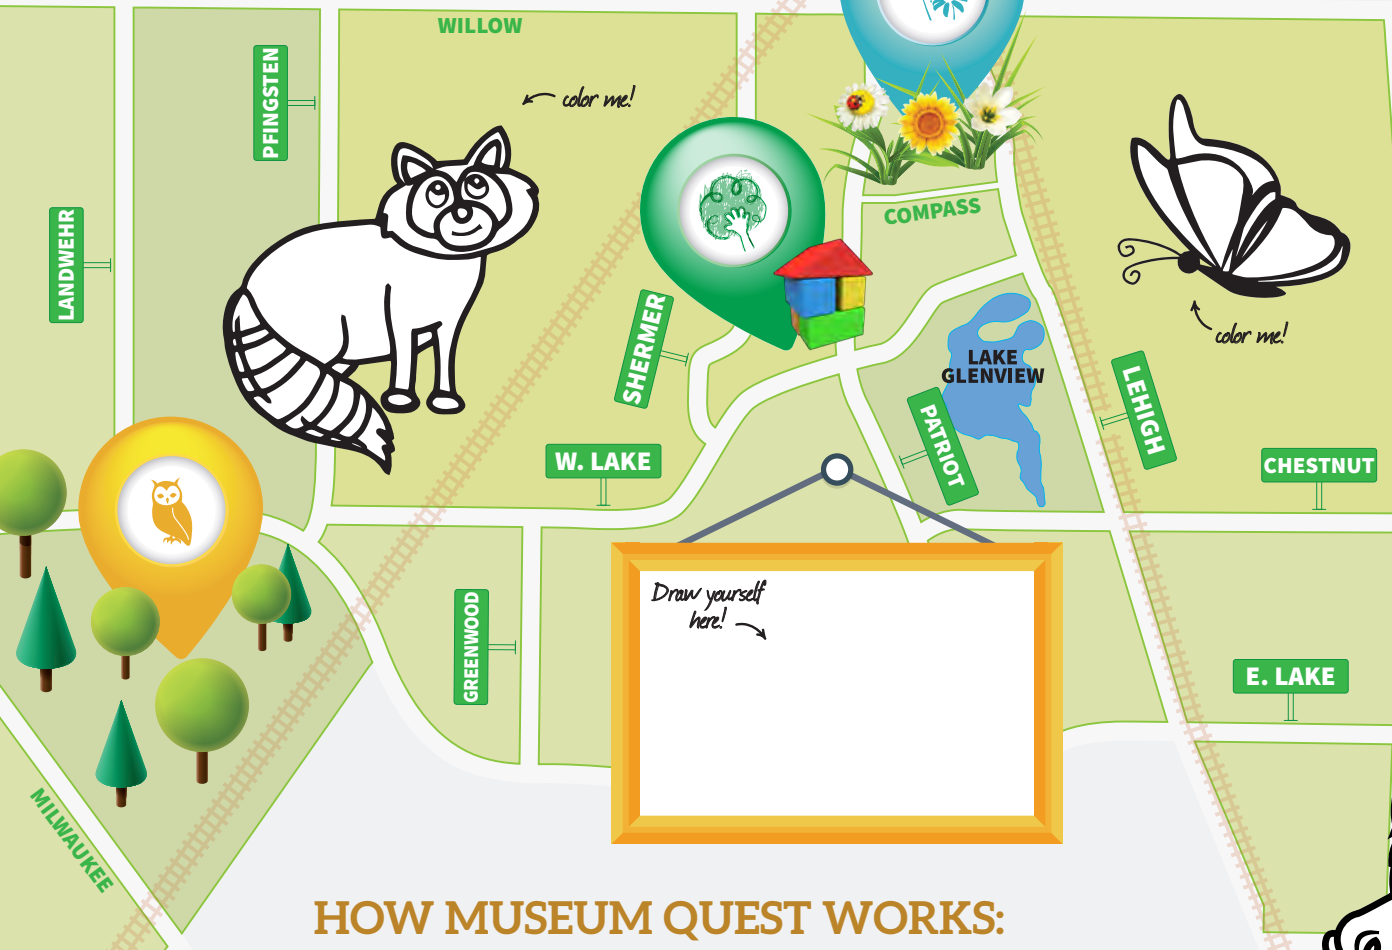

**TAG YOUR PHOTOS** with #museumneighbors

**VISIT**  
**MQGlenview.com**  
for activity details, special  
pop-up opportunities to earn  
stickers, and other fun activities.

### HOW MUSEUM QUEST WORKS:

1. Visit one of the 4 museums on the days and times listed.
2. Participate in a Museum Quest-eligible activity and receive a sticker.
3. Collect a sticker from each location and receive a special prize.
4. Start your next quest with a new Museum Quest map.

*Complete as many maps as you wish (please work on one map at a time).  
Maps are available at each museum and at [glenviewparks.org/museumquest](http://glenviewparks.org/museumquest).*