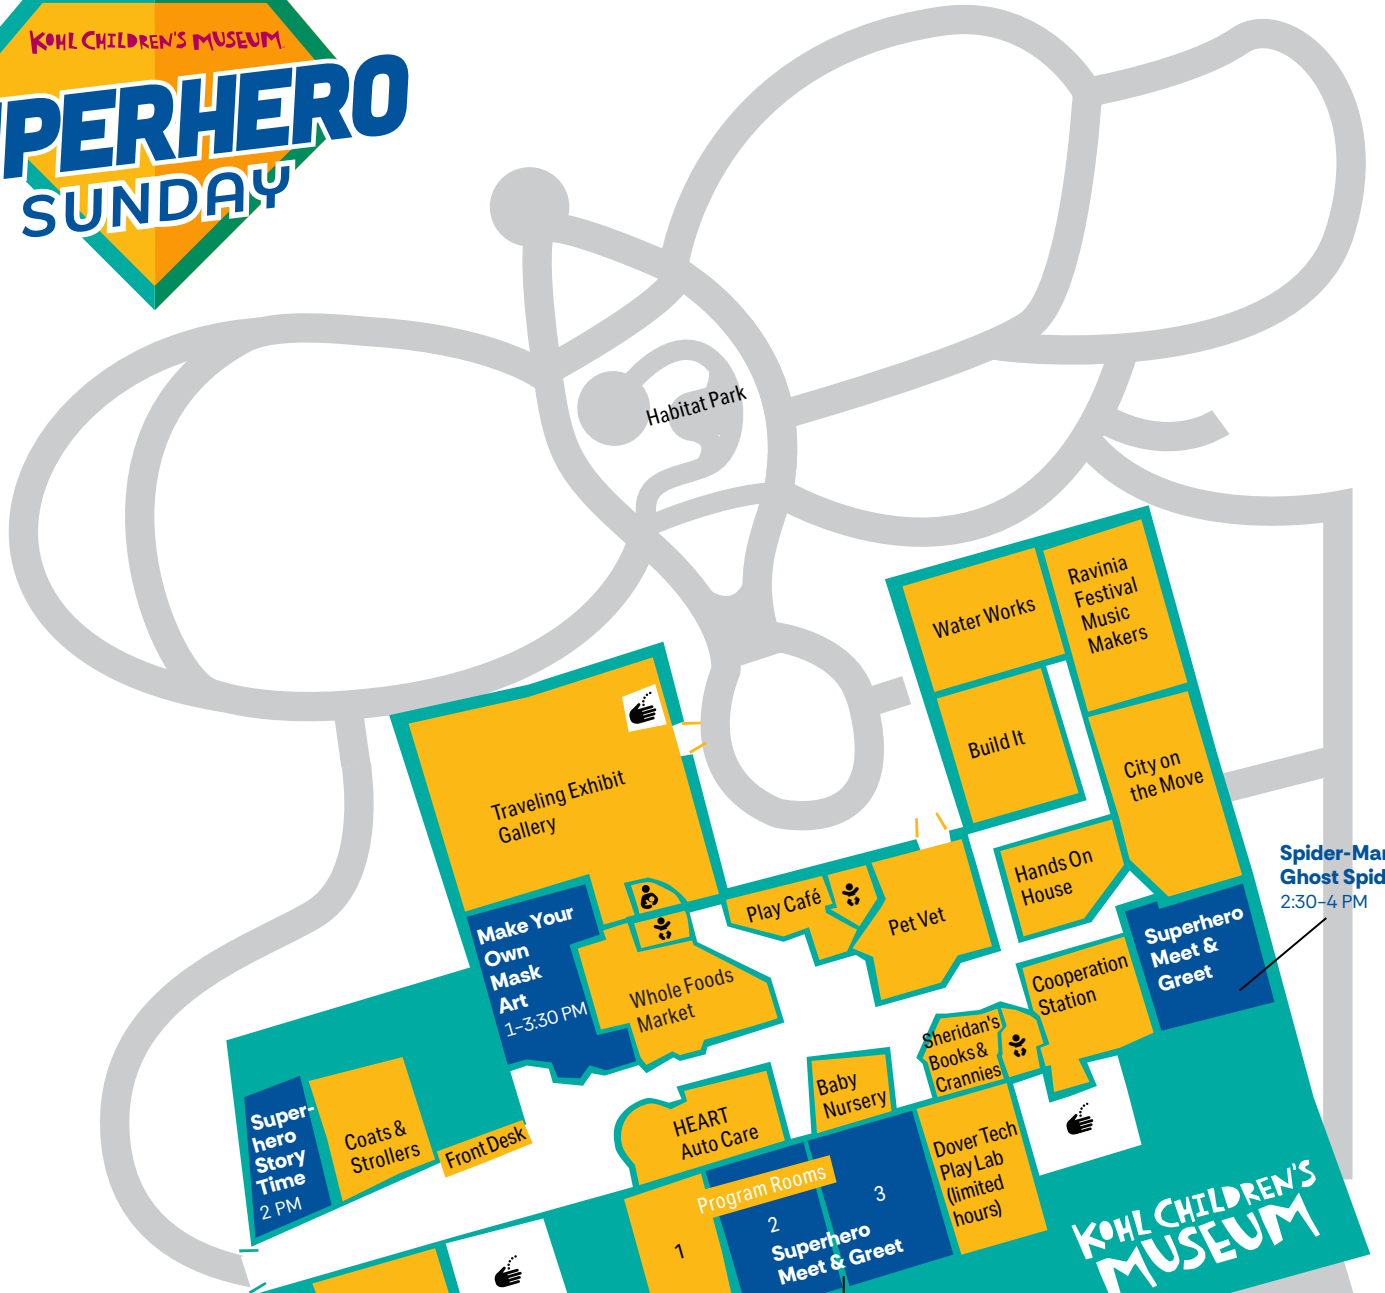

# KOHL CHILDREN'S MUSEUM SUPERHERO SUNDAY

Habitat Park

-  Family Restrooms
-  Infant Area
-  Nursing Station
-  Superhero Celebration Activity

P

P

P