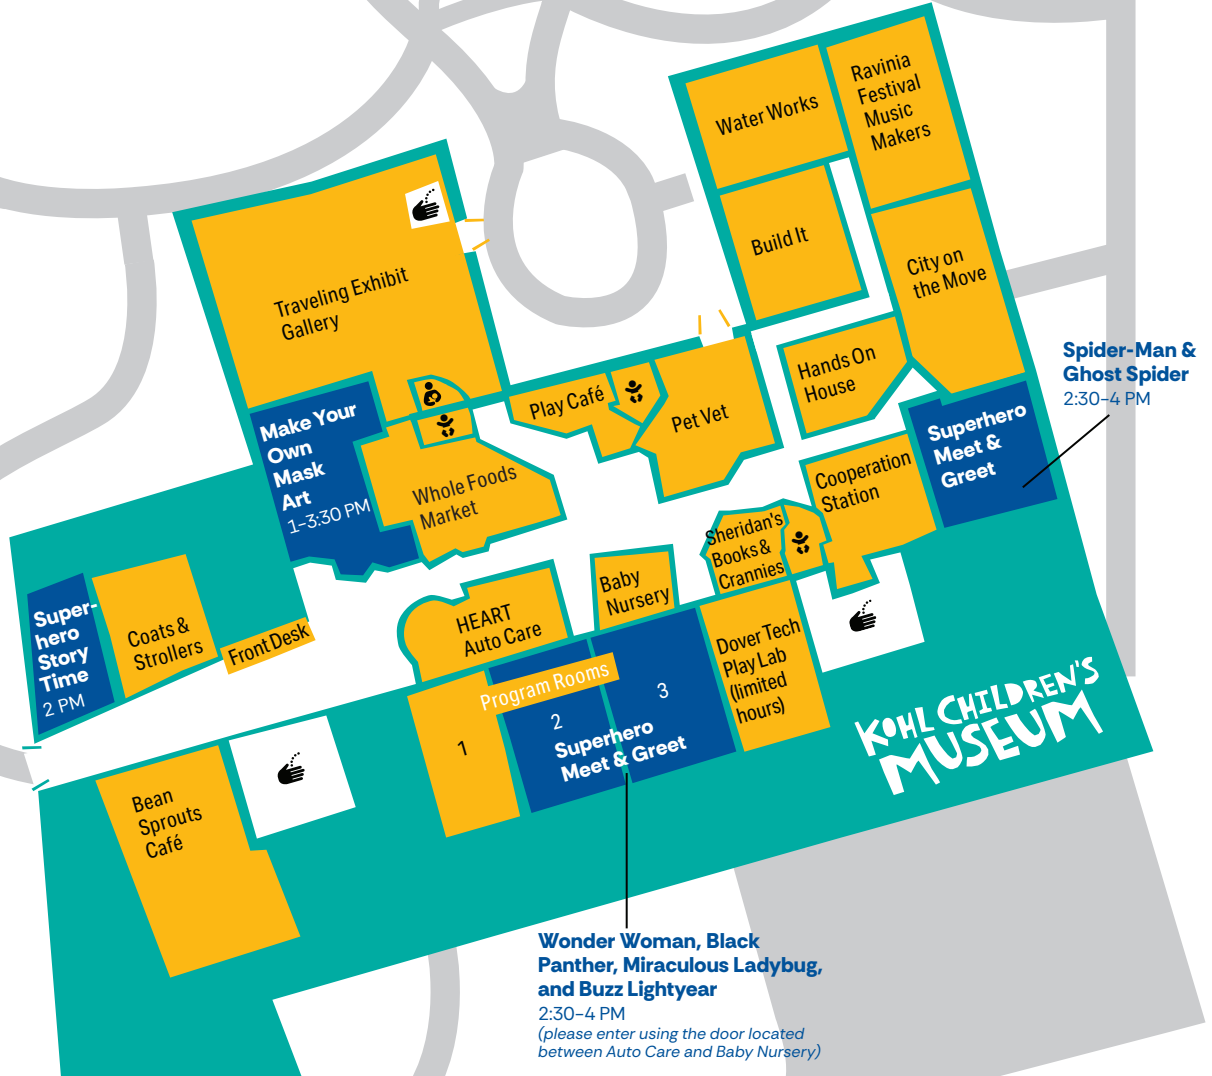

# KOHL CHILDREN'S MUSEUM SUPERHERO SUNDAY

Habitat Park

-  Family Restrooms
-  Infant Area
-  Nursing Station
-  Superhero Celebration Activity

P

P

P